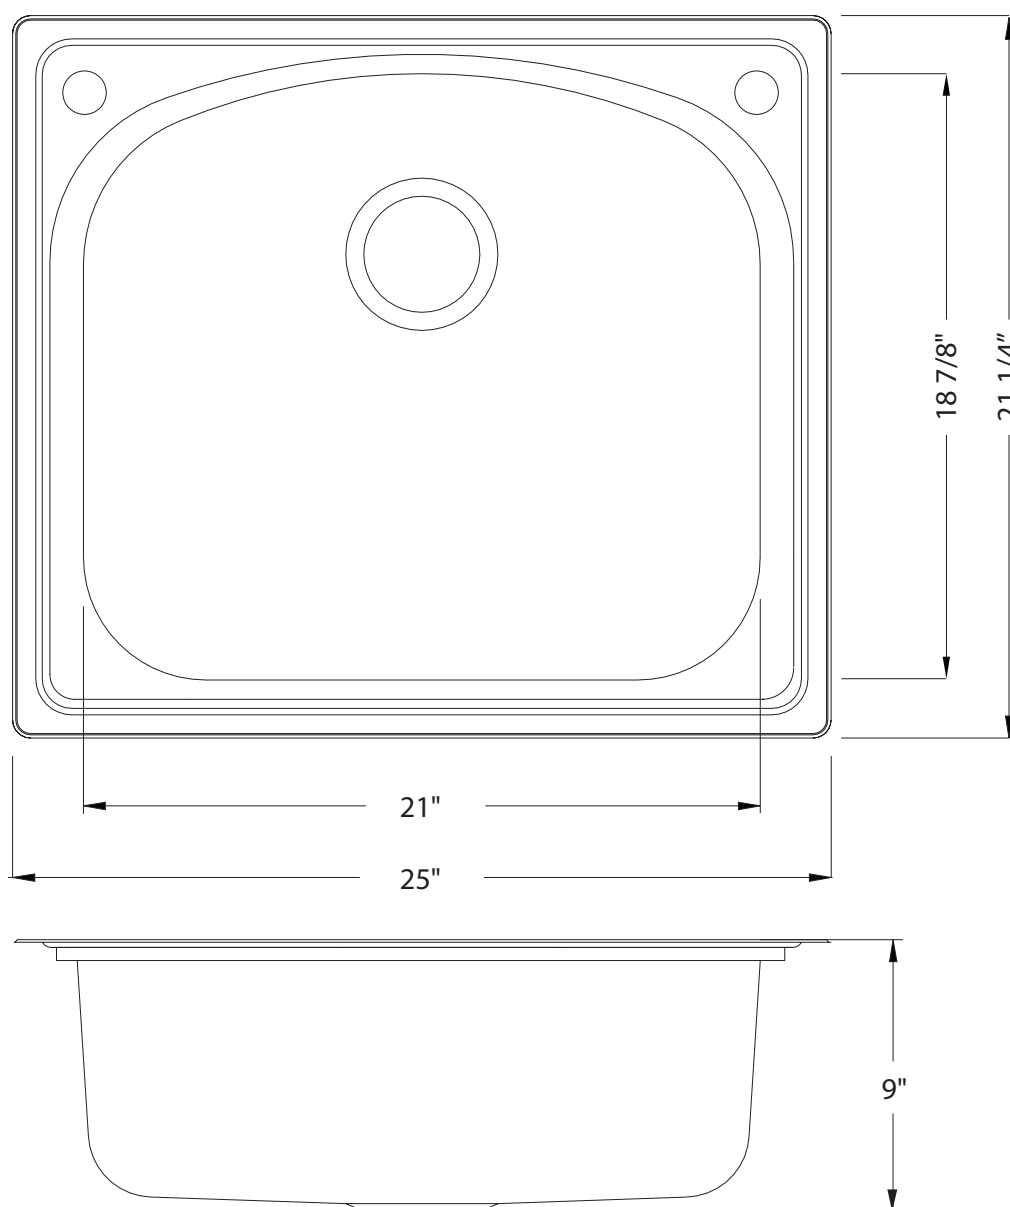

DIMENSIONS/TECHNICAL DATA

Top Mount - Single Bowl Stainless Steel Sinks - S405

ATTENTION! Dimensions may vary by up to 3/8". It is highly recommended to pull all dimensions of actual model for installation and measuring purposes.